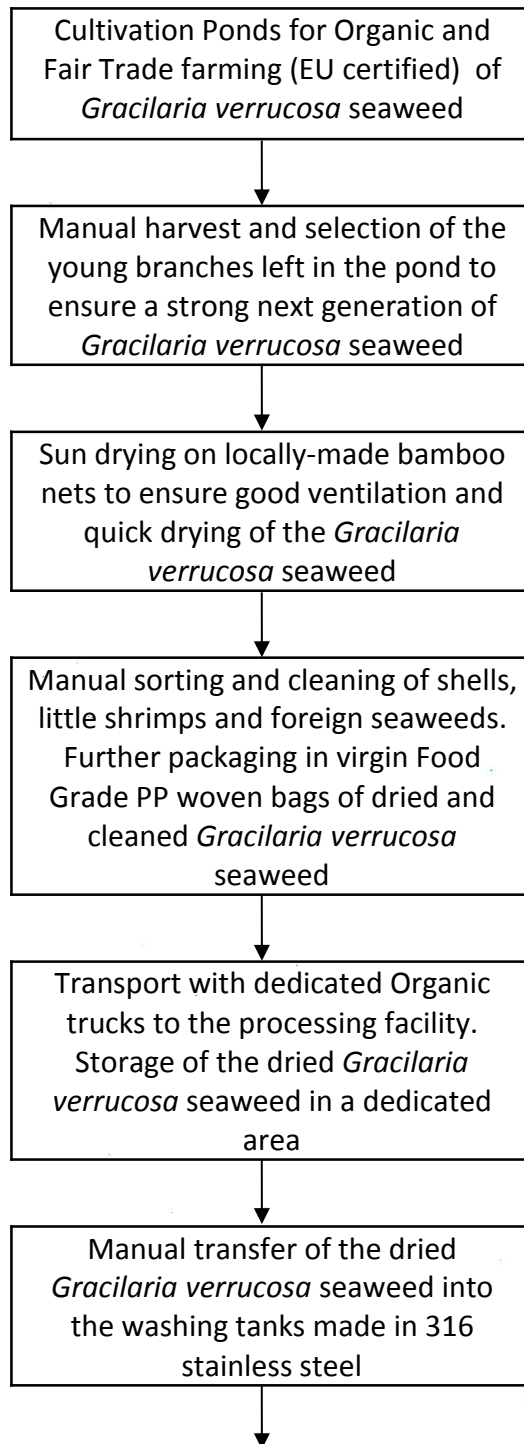

FLOWCHART phyta **FIBER**

Gracilaria verrucosa Seaweed Powder Type Phytafiber